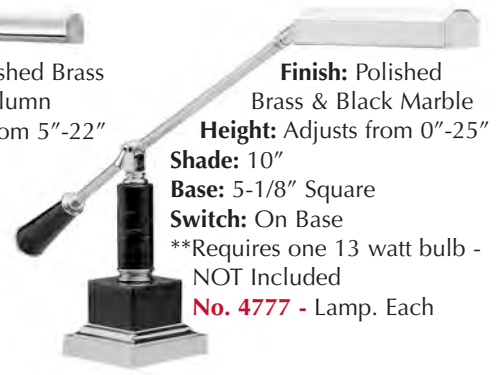

Finish: Black with Brass Accents
Shade: 1" X 22" Rotating
Clamp: 2-1/2" X 5-1/2"
Switch: In-line
 **includes four 15 watt 2000 hour incandescent bulbs.
No. 4760 - Lamp. Each
 Same as above but finished in polished brass.
No. 4761 - Lamp. Each

Finish: Polished Brass
Shade: 10"
Clamp: 2-1/2" X 5-1/2"
Switch: On Shade
 **Requires one 40 watt bulb - NOT included
No. 4755 - Lamp. Each
 Same as above except shade is 14" and is equipped with an In-line switch.
No. 4756 - Lamp. Each

REPLACEMENT BULBS (NOT SHOWN)

No. 4300 - 13 Watt. Each
No. 4301 - 15 Watt. Each
No. 4306 - 40 Watt. Each
No. 4307 - 60 Watt. Each
No. 4309 - 20 Watt. Xenon Each

Finish: Polished Brass & Black Marble
Height: Adjusts from 5"-22"
Shade: 10"
Base: 5" Square
Switch: On Base
 **Requires one 13 watt bulb - NOT Included
No. 4775 - Lamp. Each

Finish: Polished Brass with Crystal Column
Height: Adjusts from 5"-22"
Shade: 10"
Base: 5" Square
Switch: On Base
 **Requires one 13 watt bulb - NOT Included
No. 4776 - Lamp. Each

Finish: Polished Brass & Black Marble
Height: Adjusts from 0"-25"
Shade: 10"
Base: 5-1/8" Square
Switch: On Base
 **Requires one 13 watt bulb - NOT Included
No. 4777 - Lamp. Each